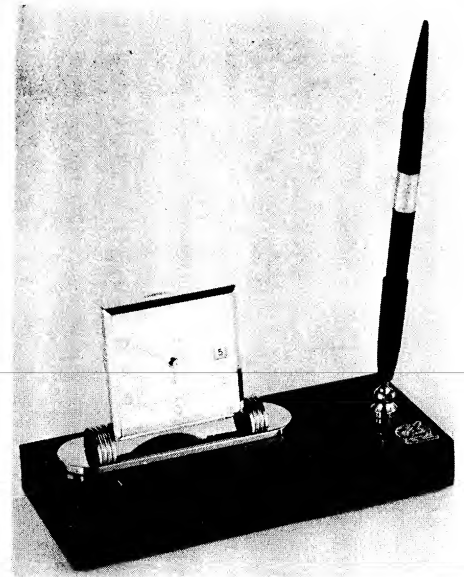

37CK - PEN BASE — ALARM CLOCK
AUTOMATIC CALENDAR

DISTINCTIVELY STYLED
QUALITY CRAFTSMANSHIP